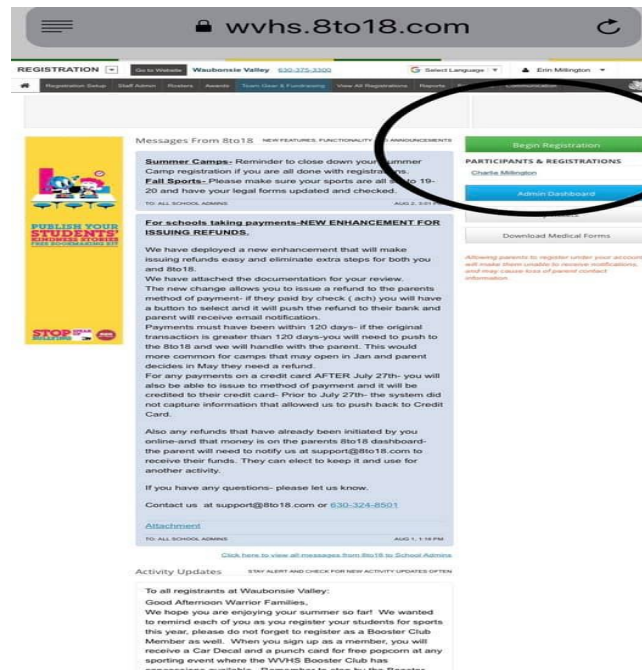

# WVHS Booster Membership Sign Up

Go to <https://wvhs.8to18.com/accounts/login>

Use same sign up information when you signed up your athlete

**OR**

Create a new username and password for new athletes.

**Log in and Click BEGIN REGISTRATION button for BOOSTER Membership sign up**